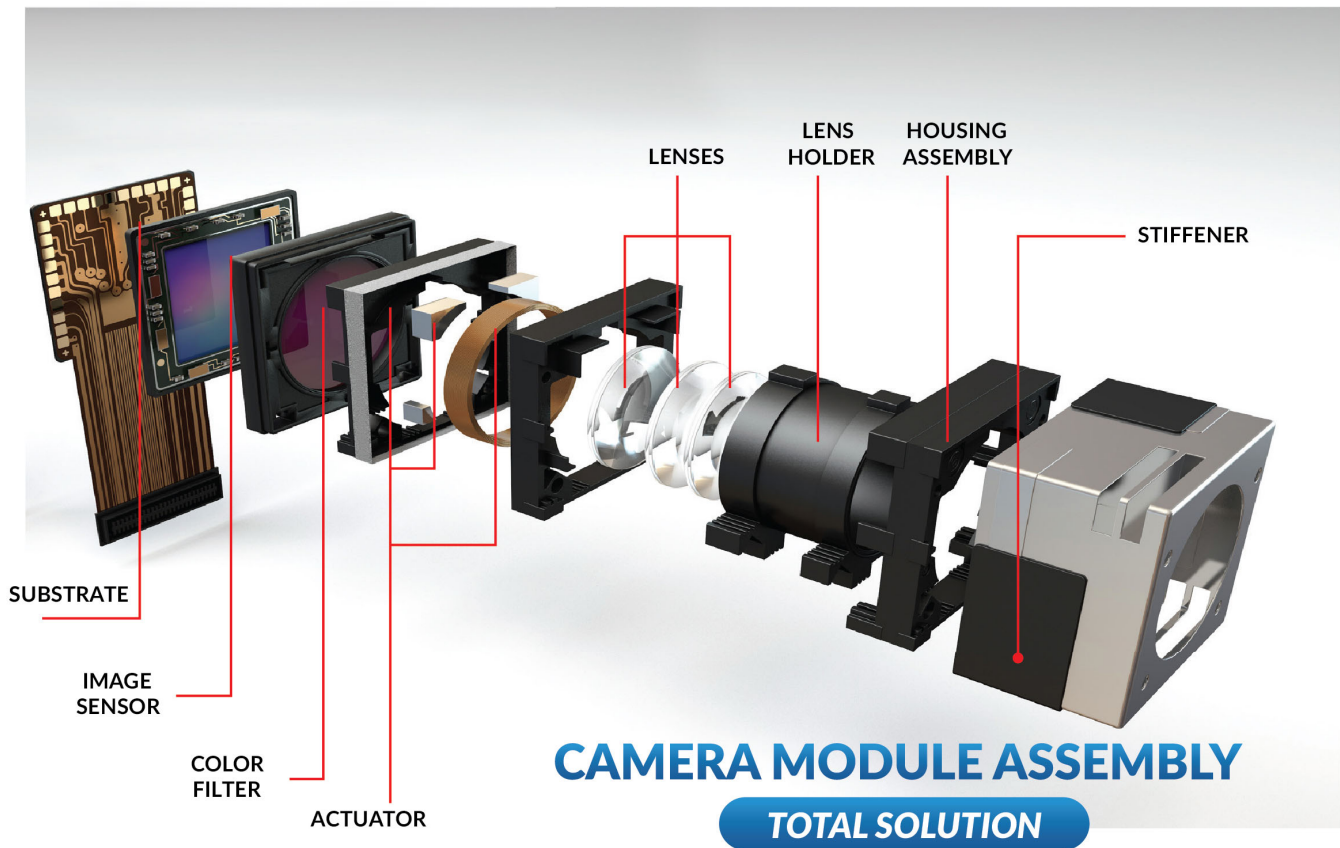

YDSCAM CAMERAS CATALOG

YDSCAM USB CAMERAS

Image	YDSCAM Model	Description	Resolution
	YDS-USB-1061 V1	8MP 1061 Sony IMX179 M12 Fixed Focus USB 3.0 Camera Module	8 MP
	YDS-USB1A-AF-IMX335 V2.0	5MP Sony IMX335 Auto Focus USB 3.0 Camera Module	5 MP
	YDS-U3FF-IMX335 V1.0	5MP Sony IMX335 M16 Fixed Focus USB 3.0 Camera Module	5 MP
	YDS-USB-0697 V1	13MP 0697 Sony IMX214 Fixed Focus USB 2.0 Camera Module	13 MP
	YDS-USB3A-AF-IMX258 V1.0	13MP Sony IMX258 Auto Focus USB 2.0 Camera Module	13 MP
	YDS-USB8A-AF-IMX258 V1.0	13MP Sony IMX258 Auto Focus USB 2.0 Camera Module	13 MP

YDSCAM USB CAMERAS

Image	YDSCAM Model	Description	Resolution
	YDS-USB3A-FF-IMX258 V2.0	13MP Sony IMX258 M12 Fixed Focus USB 2.0 Camera Module	13 MP
	YDS-USB3A-FF-IMX258 V3.0	13MP Sony IMX258 Fixed Focus USB 2.0 Camera Module	13 MP
	YDS-USB5A-FF-IMX258 V1.0	13MP Sony IMX258 Fixed Focus USB 2.0 Camera Module	13 MP
	YDS-OIS-USB3A-AF-IMX258 V1.0	13MP Sony IMX258 OIS MGS Auto Focus USB 2.0 Camera Module	13 MP
	YDS-OIS-USB3A-AF-IMX258 V2.0	13MP Sony IMX258 OIS MGS Auto Focus USB 2.0 Camera Module	13 MP
	YDS-OIS-USB3A-AF-IMX258 V4.2	13MP Sony IMX258 OIS MGS Auto Focus USB 2.0 Camera Module	13 MP