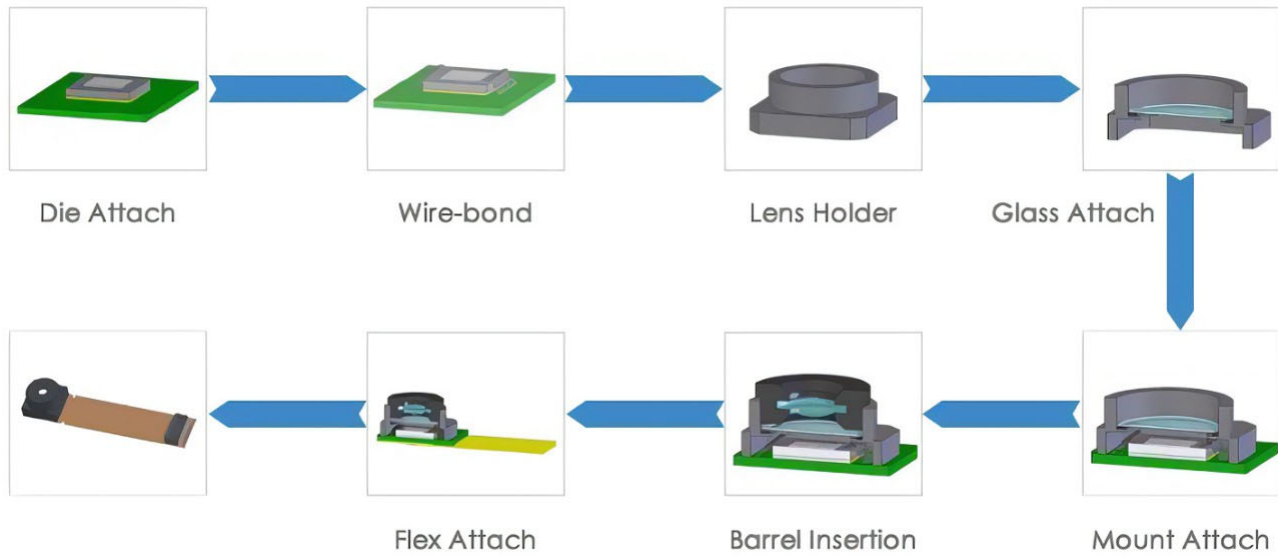

YDSCAM CAMERAS CATALOG

YDSCAM USB CAMERAS

Image	YDSCAM Model	Description	Resolution
	YDS-USB-1061 V1	8MP 1061 Sony IMX179 M12 Fixed Focus USB 3.0 Camera Module	8 MP
	YDS-USB1A-AF-IMX335 V2.0	5MP Sony IMX335 Auto Focus USB 3.0 Camera Module	5 MP
	YDS-U3FF-IMX335 V1.0	5MP Sony IMX335 M16 Fixed Focus USB 3.0 Camera Module	5 MP
	YDS-USB-0697 V1	13MP 0697 Sony IMX214 Fixed Focus USB 2.0 Camera Module	13 MP
	YDS-USB3A-AF-IMX258 V1.0	13MP Sony IMX258 Auto Focus USB 2.0 Camera Module	13 MP
	YDS-USB8A-AF-IMX258 V1.0	13MP Sony IMX258 Auto Focus USB 2.0 Camera Module	13 MP